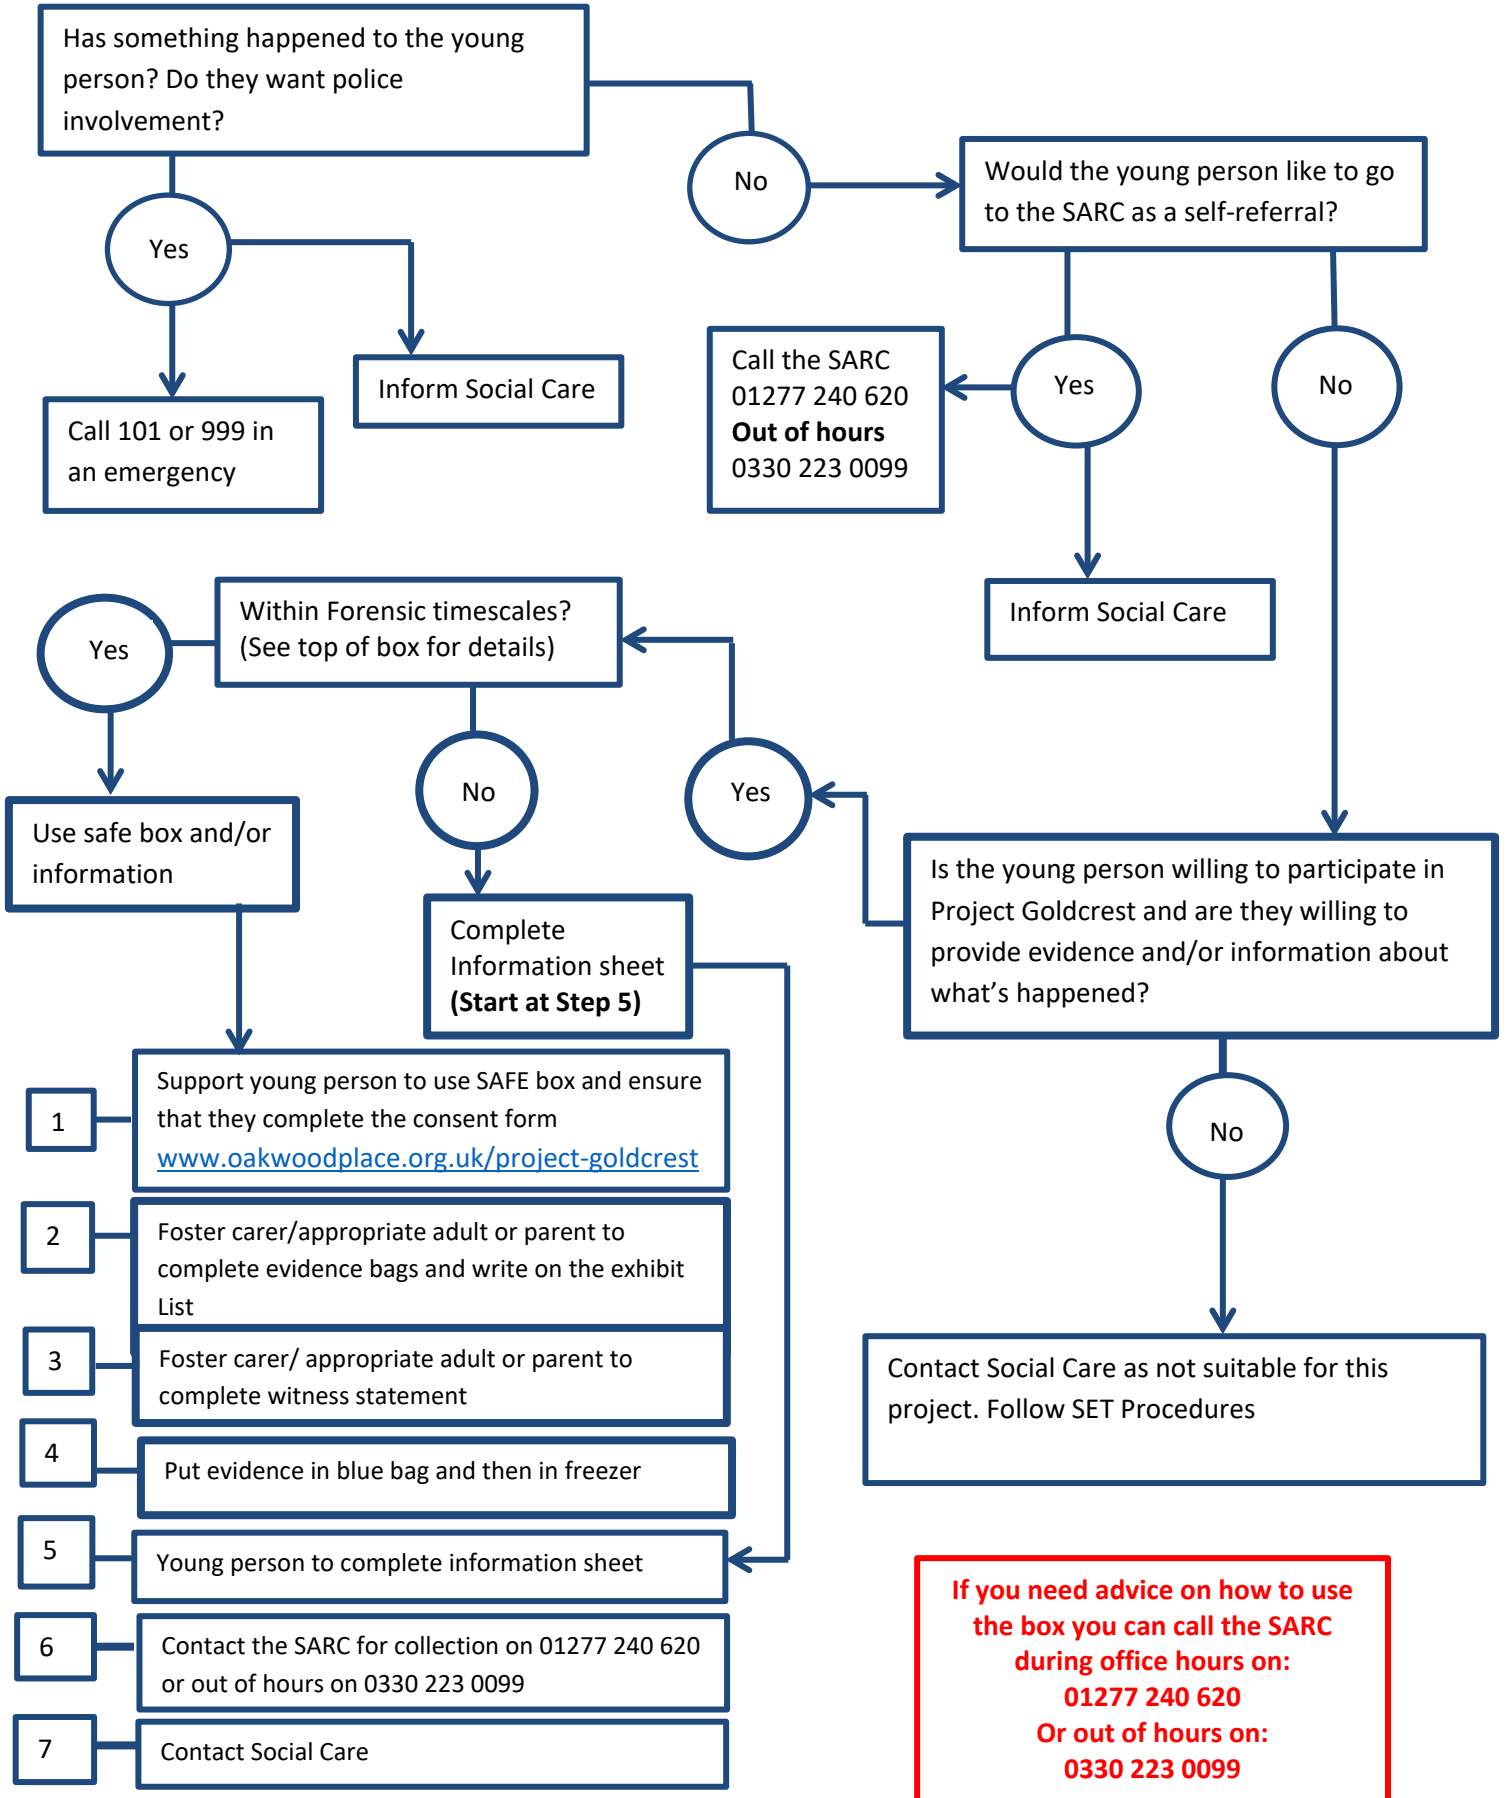

PATHWAY

If you need advice on how to use the box you can call the SARC during office hours on: 01277 240 620 Or out of hours on: 0330 223 0099